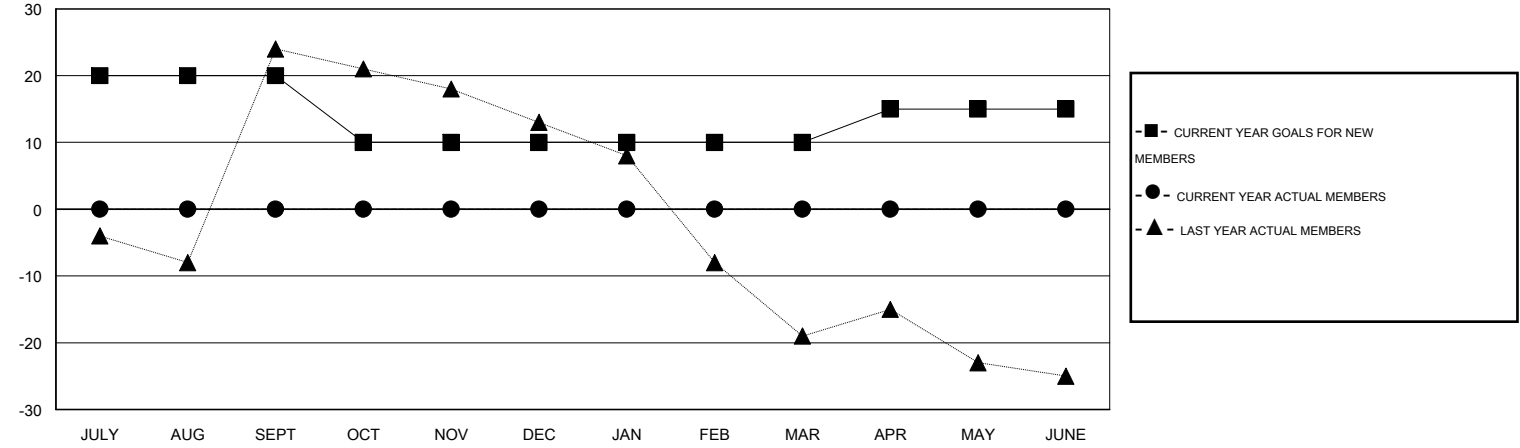

# MONTHLY MEMBERSHIP PROGRESS REPORT

District 202 M

Results as of: 7/31/2014

GMT: Huck Taingahue

LOCATION NEW ZEALAND

GMT CA 7

Clubs					Members				
RESULTS FOR 2014-2015					RESULTS FOR 2014-2015				
QUARTER	NEW CLUB GOAL	ACTUAL NEW CLUBS	ACTUAL DROPPED CLUBS	ACTUAL NET GAIN/LOSS	QUARTER	NEW MEMBER GOAL	ACTUAL TOTAL MEMBERS ADDED	ACTUAL DROPPED MEMBERS	ACTUAL NET GAIN/LOSS
JULY/AUG/SEPT	0	0	0	0	JULY/AUG/SEPT	20	7	7	0
OCT/NOV/DEC	0	0	0	0	OCT/NOV/DEC	-10	0	0	0
JAN/FEB/MAR	0	0	0	0	JAN/FEB/MAR	0	0	0	0
APR/MAY/JUNE	1	0	0	0	APR/MAY/JUNE	5	0	0	0

GOALS AND ACTUAL NEW CLUBS CUMULATIVE

GOALS AND ACTUAL MEMBERS CUMULATIVE

DROPPED CLUBS: 0	6 CLUBS OF 52 ADDED 1 OR MORE NEW MEMBERS	<u>GENDER DISTRIBUTION</u>	
<u>DROPPED MEMBERS</u>		MALE	871 (65.15%)
DECEASED	<a href="#">CLICK HERE FOR HEALTH ASSESSMENT DATA</a>	FEMALE	466 (34.85%)
CLUB CANCELLED		FAMILY UNIT MEMBERS	140
OTHER		HEAD OF HOUSEHOLD	69
TOTAL		NON-HEAD OF HOUSEHOLD	71